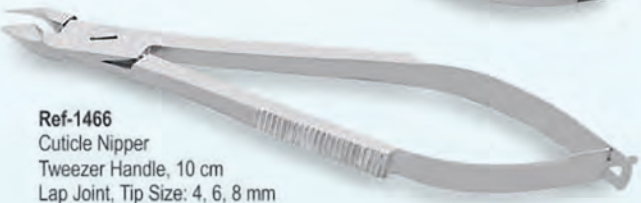

Ref-1465
Professional Cuticle Nipper Berrel Spring, 10 cm
Lap Joint
Tip Size: 4, 6, 8 mm

Ref-1466
Cuticle Nipper
Tweezer Handle, 10 cm
Lap Joint, Tip Size: 4, 6, 8 mm