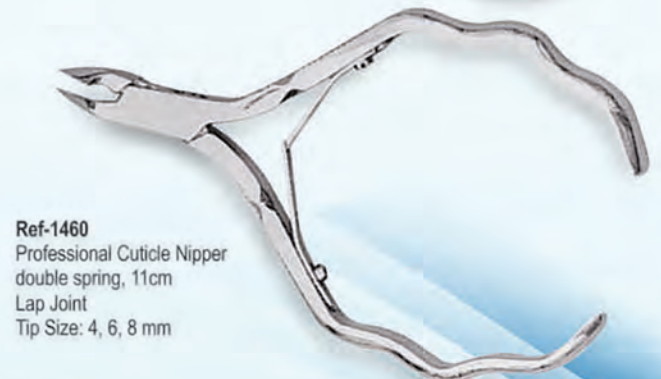

**Ref-1453**  
Professional Cuticle Nipper  
double spring, 11cm  
Box Joint  
Tip Size: 4, 6, 8 mm

**Ref-1458**  
Professional Cuticle Nipper  
Double Spring, 11 cm  
Box Joint  
Tip Size: 4, 6, 8 mm

**Ref-1454**  
Professional Cuticle Nipper  
single spring, 10 cm  
Box Joint  
Tip Size: 4, 6, 8, 10 mm

**Ref-1459**  
Cuticle Nipper Square handle  
10cm , Box Joint  
Tip Size: 4, 6, 8 mm

**Ref-1455**  
Professional Cuticle Nipper  
Roller spring, 10cm  
Box Joint  
Tip Size: 4, 6, 8 mm

**Ref-1460**  
Professional Cuticle Nipper  
double spring, 11cm  
Lap Joint  
Tip Size: 4, 6, 8 mm